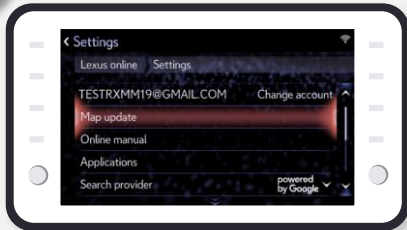

### READY TO START WITH NEW MAP

User is informed of update next  
time they start multimedia

4 STEPS FOR SUCCESSFUL OTA MAP UPDATE

# OTA MAP UPDATE STEPS

1

Go To Settings → Toyota Online → Press **"Map update"**

2

Click on **"Current map version"** to find the versions and the regions you have already downloaded

3

If you are more than 2 updates behind on the OTA download you need to perform a full Map download

4

By clicking **"Check now"** you will find out if there are any new downloads available

5

Checking for updates, wait until a message pops up

6

Press **"Yes"** to start downloading the latest map

7

Press **"OK"**