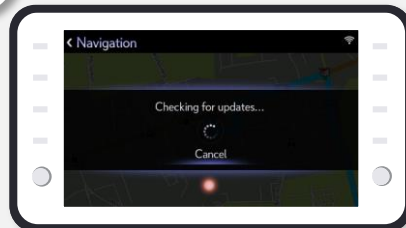

### READY TO START WITH NEW MAP

User is informed of update next  
time they start multimedia

4 STEPS FOR SUCCESSFUL OTA MAP UPDATE

# OTA MAP UPDATE STEPS

1

Go To Settings → Toyota Online → Press **"Map update"**

2

Click on **"Current map version"** to find the versions and the regions you have already downloaded

3

If you are more than 2 updates behind on the OTA download you need to perform a full Map download

4

By clicking **"Check now"** you will find out if there are any new downloads available

5

Checking for updates, wait until a message pops up

6

Press **"Yes"** to start downloading the latest map

7

Press **"OK"**