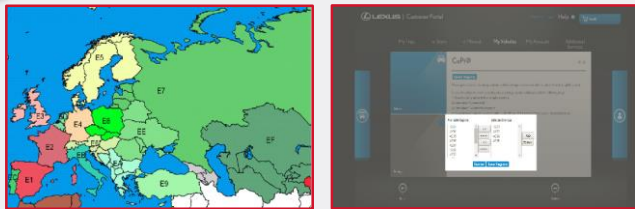

OTA MAP UPDATES QUICK-GUIDE

WHAT IS OTA?

Over-the-air map updates can be performed via a internet-connected smartphone, via WiFi box or by connecting to your household WiFi. They do not require the use of a USB stick.

OVER-THE-AIR

Map updates via internet
(No USB stick required)

1

SET UP

Select up to 4 regions via Customer Portal

2