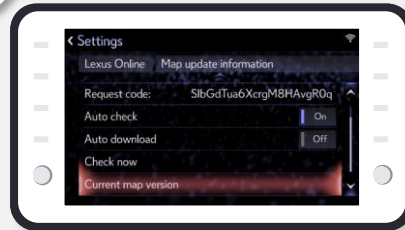

# OTA MAP UPDATE STEPS

1

Go To Settings → Toyota Online → Press **"Map update"**

2

Click on **"Current map version"** to find the versions and the regions you have already downloaded

3

If you are more than 2 updates behind on the OTA download you need to perform a full Map download

4

By clicking **"Check now"** you will find out if there are any new downloads available

5

Checking for updates, wait until a message pops up

6

Press **"Yes"** to start downloading the latest map

7

Press **"OK"**